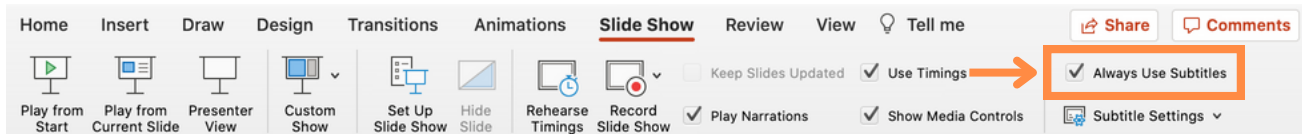

# Simple Steps to Enable Subtitles

**1** Go into PowerPoint and select "Slide Show"

**2** Check "Always Use Subtitles"

**3** Select "Subtitle Settings" drop-down menu

**4** Select "Below Slide" from the drop-down options