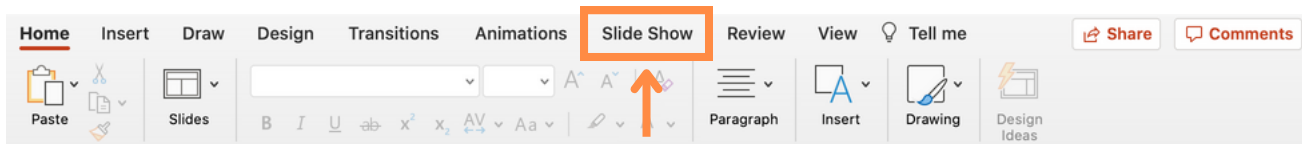

# Simple Steps to Enable Subtitles

**1** Go into PowerPoint and select "Slide Show"

**2** Check "Always Use Subtitles"

**3** Select "Subtitle Settings" drop-down menu

**4** Select "Below Slide" from the drop-down options