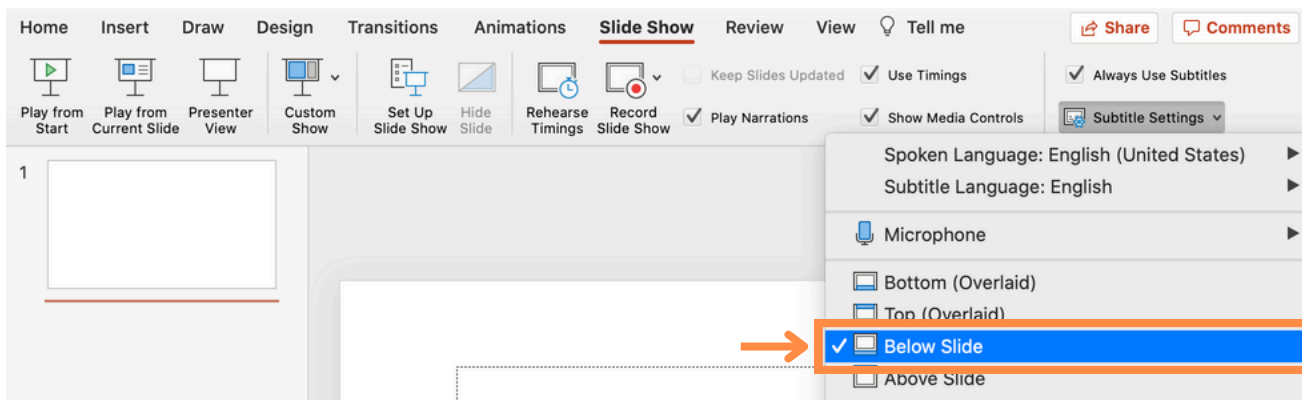

# Simple Steps to Enable Subtitles

**1** Go into PowerPoint and select "Slide Show"

**2** Check "Always Use Subtitles"

**3** Select "Subtitle Settings" drop-down menu

**4** Select "Below Slide" from the drop-down options