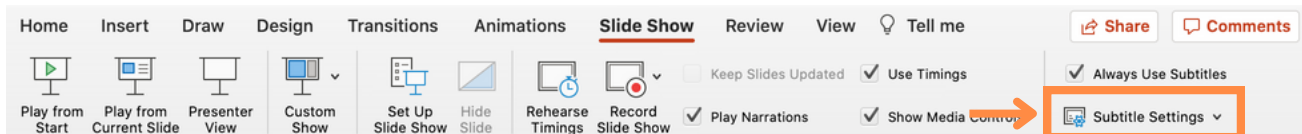

# Simple Steps to Enable Subtitles

**1** Go into PowerPoint and select "Slide Show"

**2** Check "Always Use Subtitles"

**3** Select "Subtitle Settings" drop-down menu

**4** Select "Below Slide" from the drop-down options